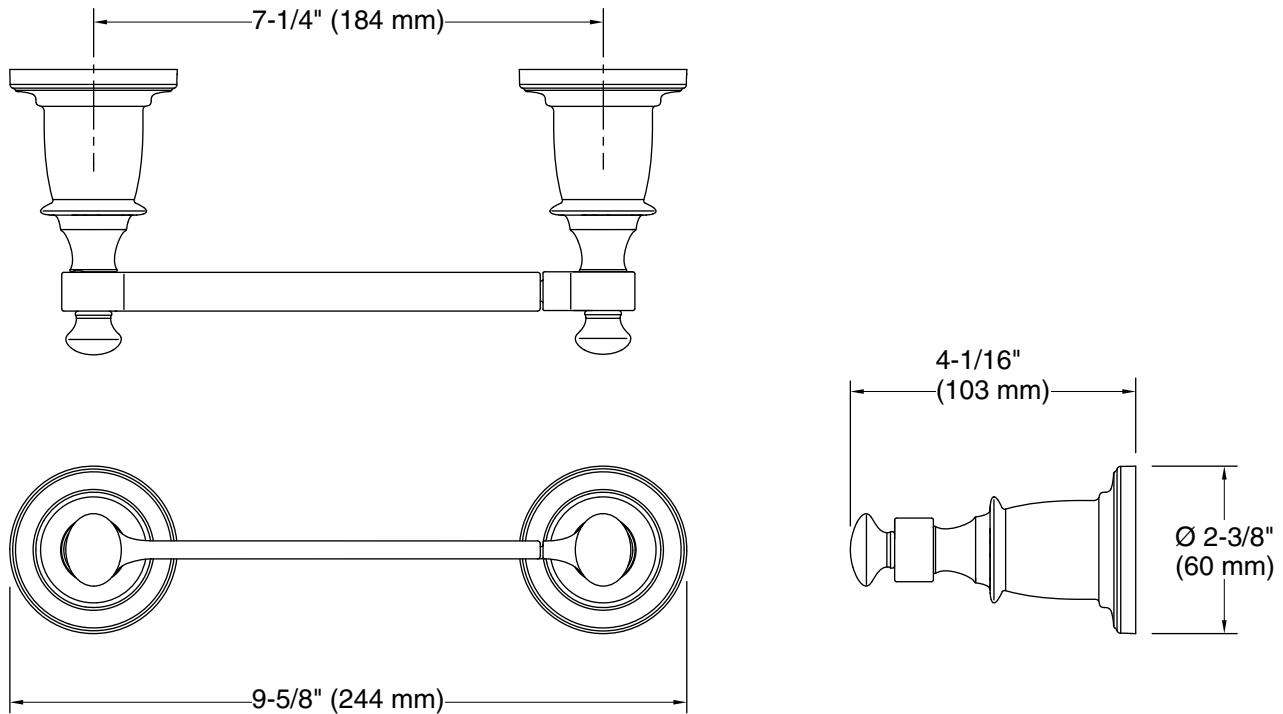

### Technical Information

All product dimensions are nominal.

Installation Type: Wall-mount

Material: Zinc, Stainless Steel